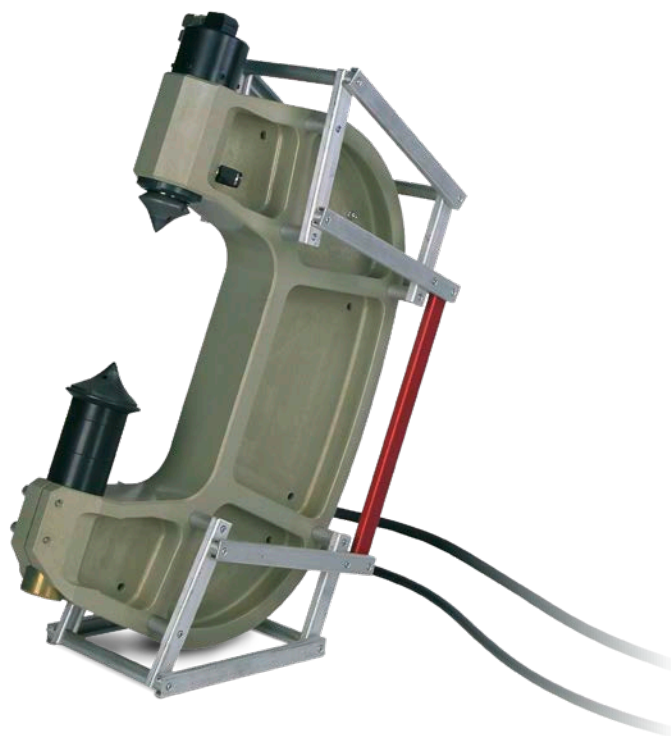

Crusher BZ

For wall thicknesses of 120 to 300 mm

Distance washer
(25 and 50 mm)
for various wall thicknesses

Various pressure head
accessories

Easy and safe operation

The crusher for controlled demolition without water, noise, dust or vibrations. The weight-optimised

high-strength aluminium body can be comfortably operated by 2 persons.

System & Accessories

Technical data

Crusher BZ	
Crushing force	30 tons
Wall thicknesses	120–300 mm

Dimensions & Weight

Length	530 mm
Width	290 mm
Height	910 mm
Weight	47 kg

System & Accessories

Crusher BZ	
975197	Crusher BZ
975728	Tool box BZ

Accessories

977522	Steel point BZ
974203	Special head BZ for stair removal
974204	Pressure head BZ for thickness <150 mm
970632	Distance washer 50 mm
970630	Distance washer 25 mm